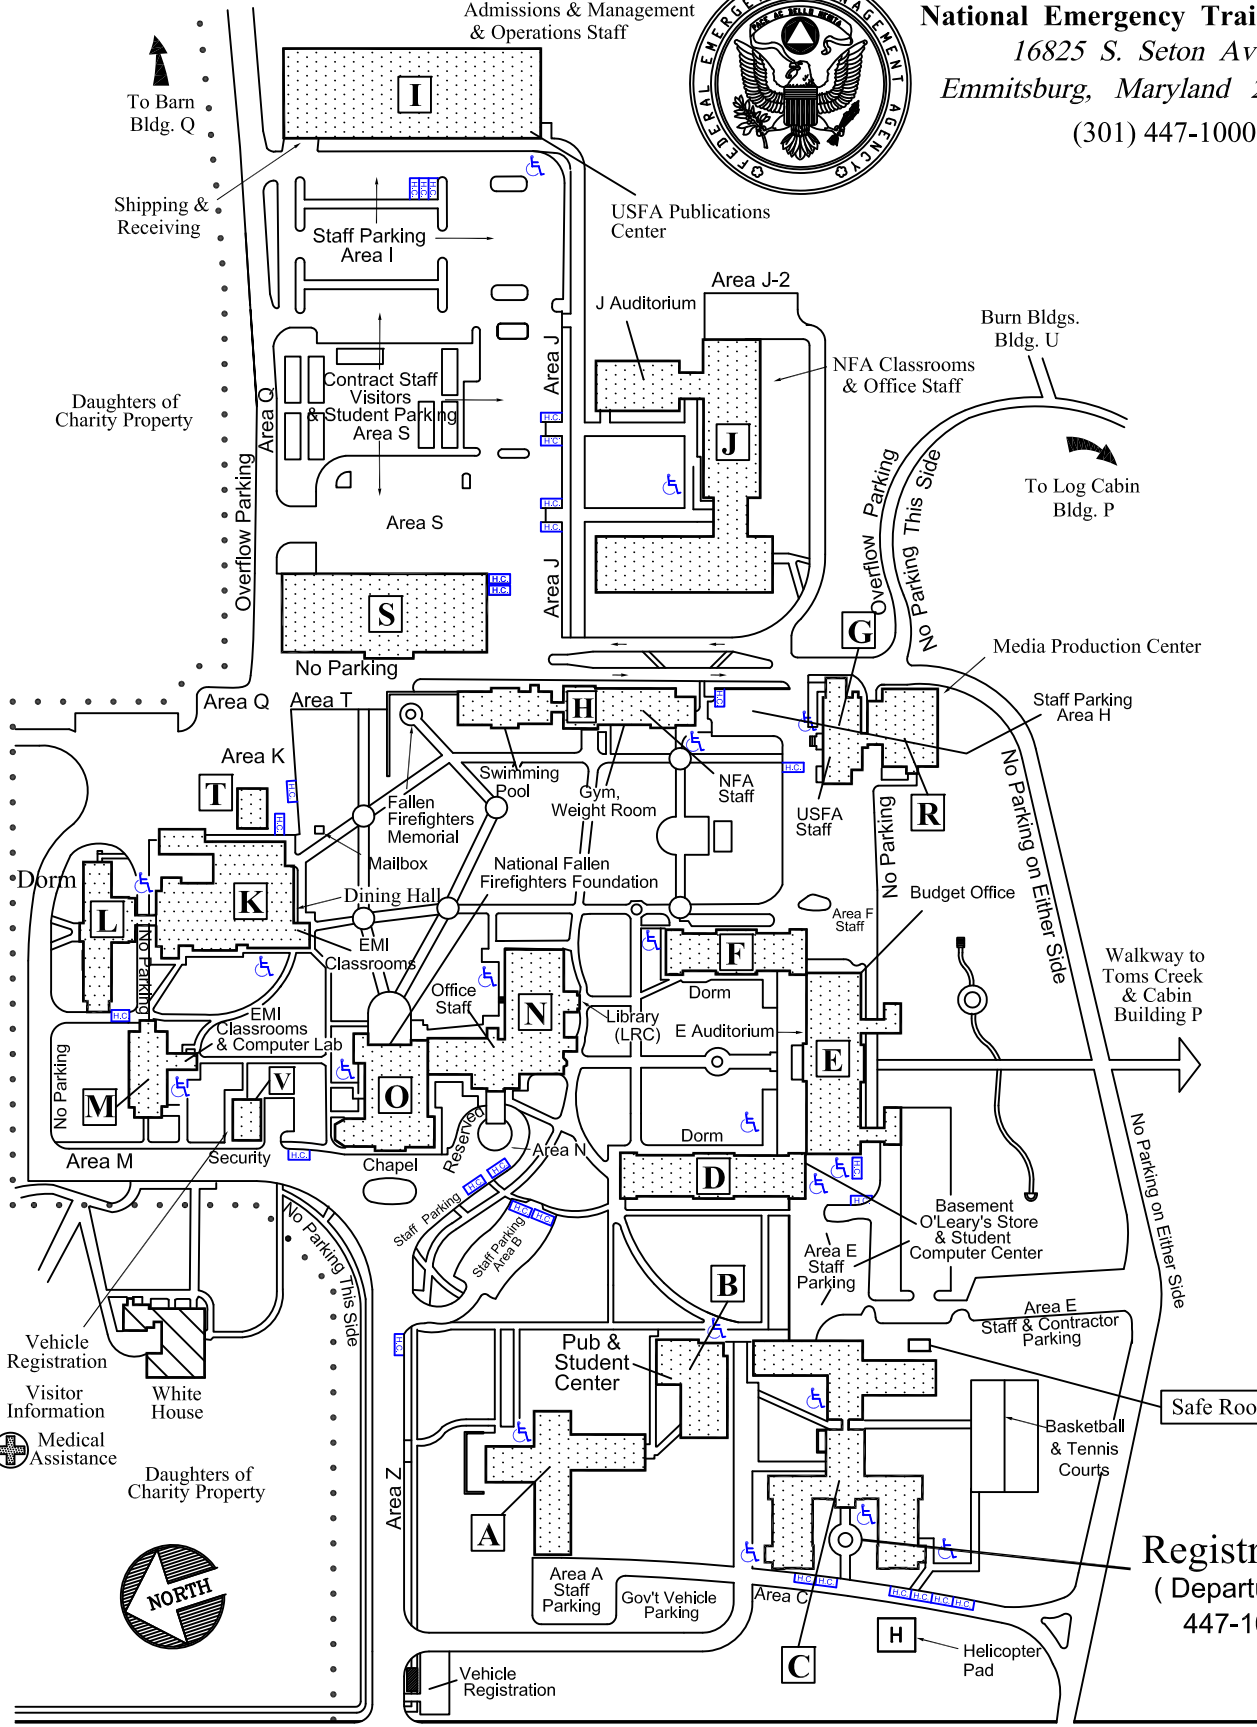

**National Emergency Training Center**  
 16825 S. Seton Avenue,  
 Emmitsburg, Maryland 21727-8998  
 (301) 447-1000

Maintenance Center,  
 Admissions & Management  
 & Operations Staff

← To Emmitsburg Business Rt. 15

South Seton Ave.

To U.S. 15 →

Important Phone Numbers:  
 Security: 1111  
 Emergency: 911  
 Transportation Request: 1113

Dining Hall: 1551  
 Maintenance: 1500  
 LRC: 1030

Photo ID required at all times.

3/30/2017

**Registration  
 (Departures)**  
 447-1048